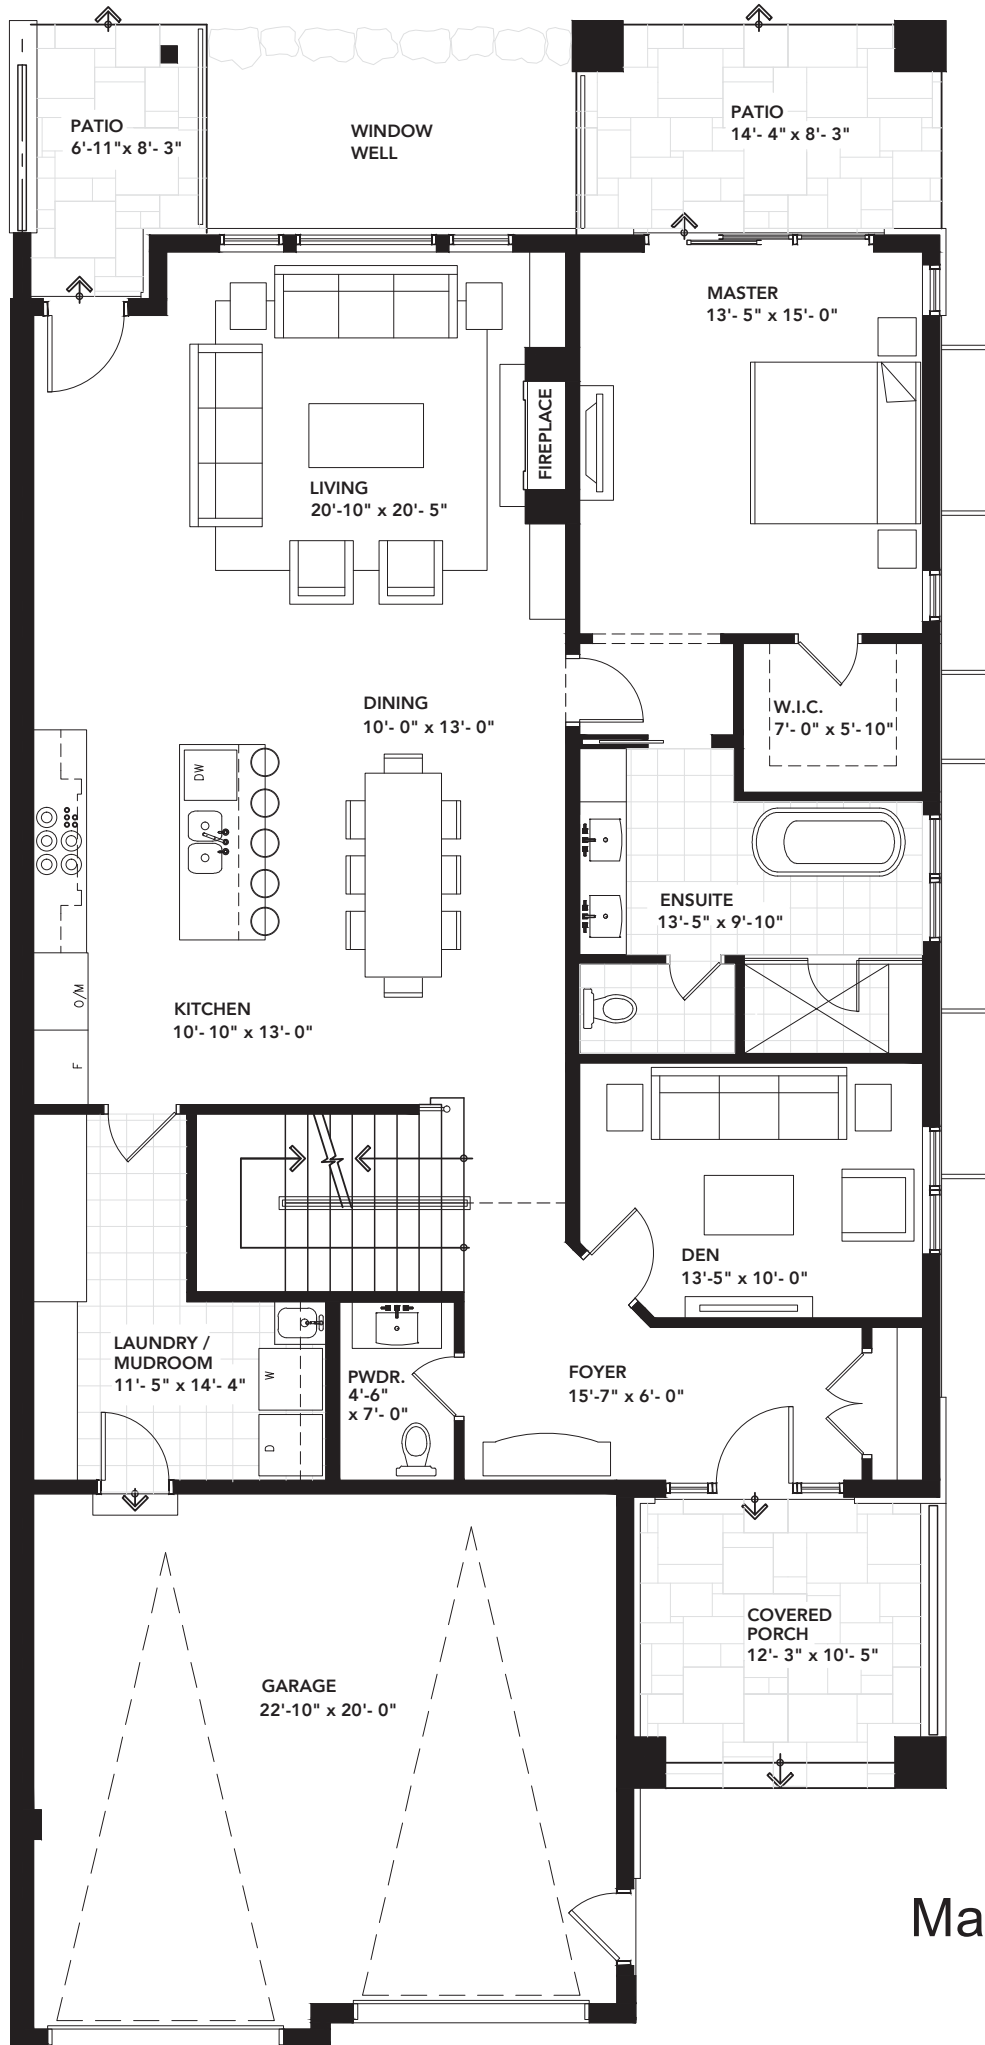

Exclusive use landscaped and maintained 700 square foot Garden/Terrace (not shown)

The Muirfield
Main Floor Plan
Right Unit