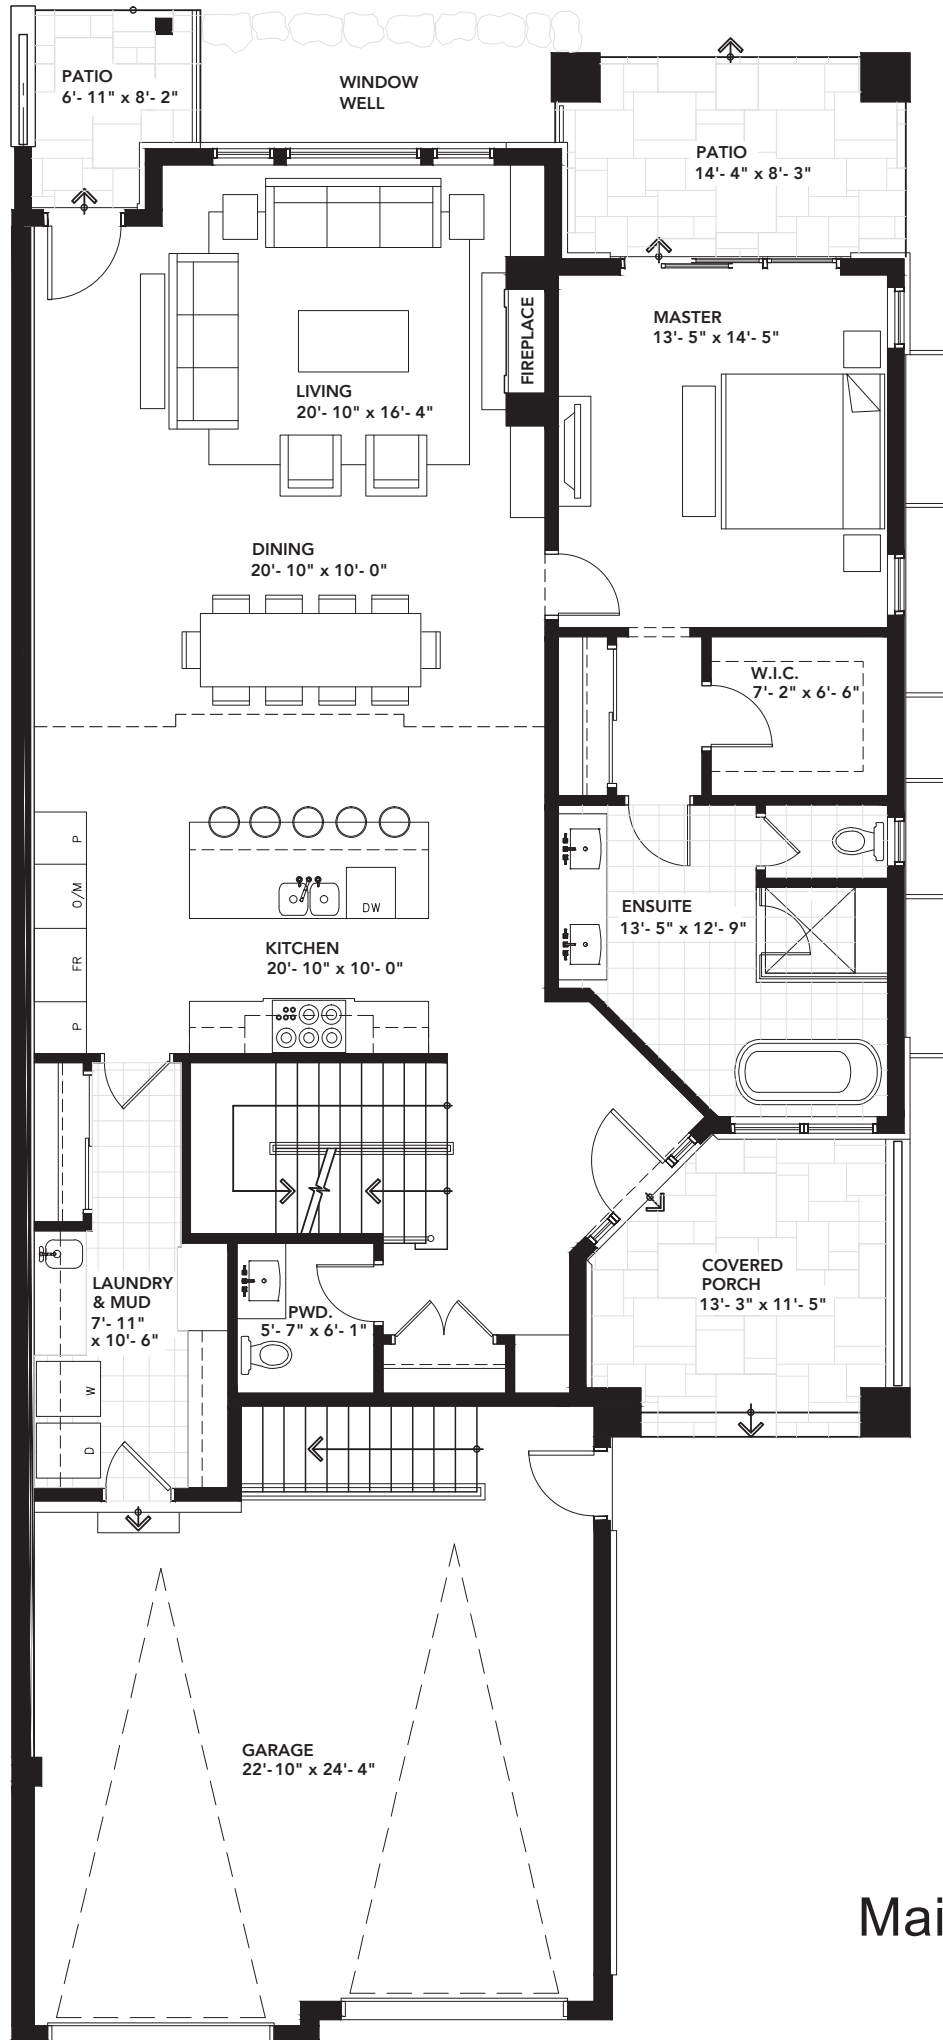

Exclusive use landscaped and maintained 700 square foot Garden/Terrace (not shown)

The Turnberry Main Floor Plan

Right Unit