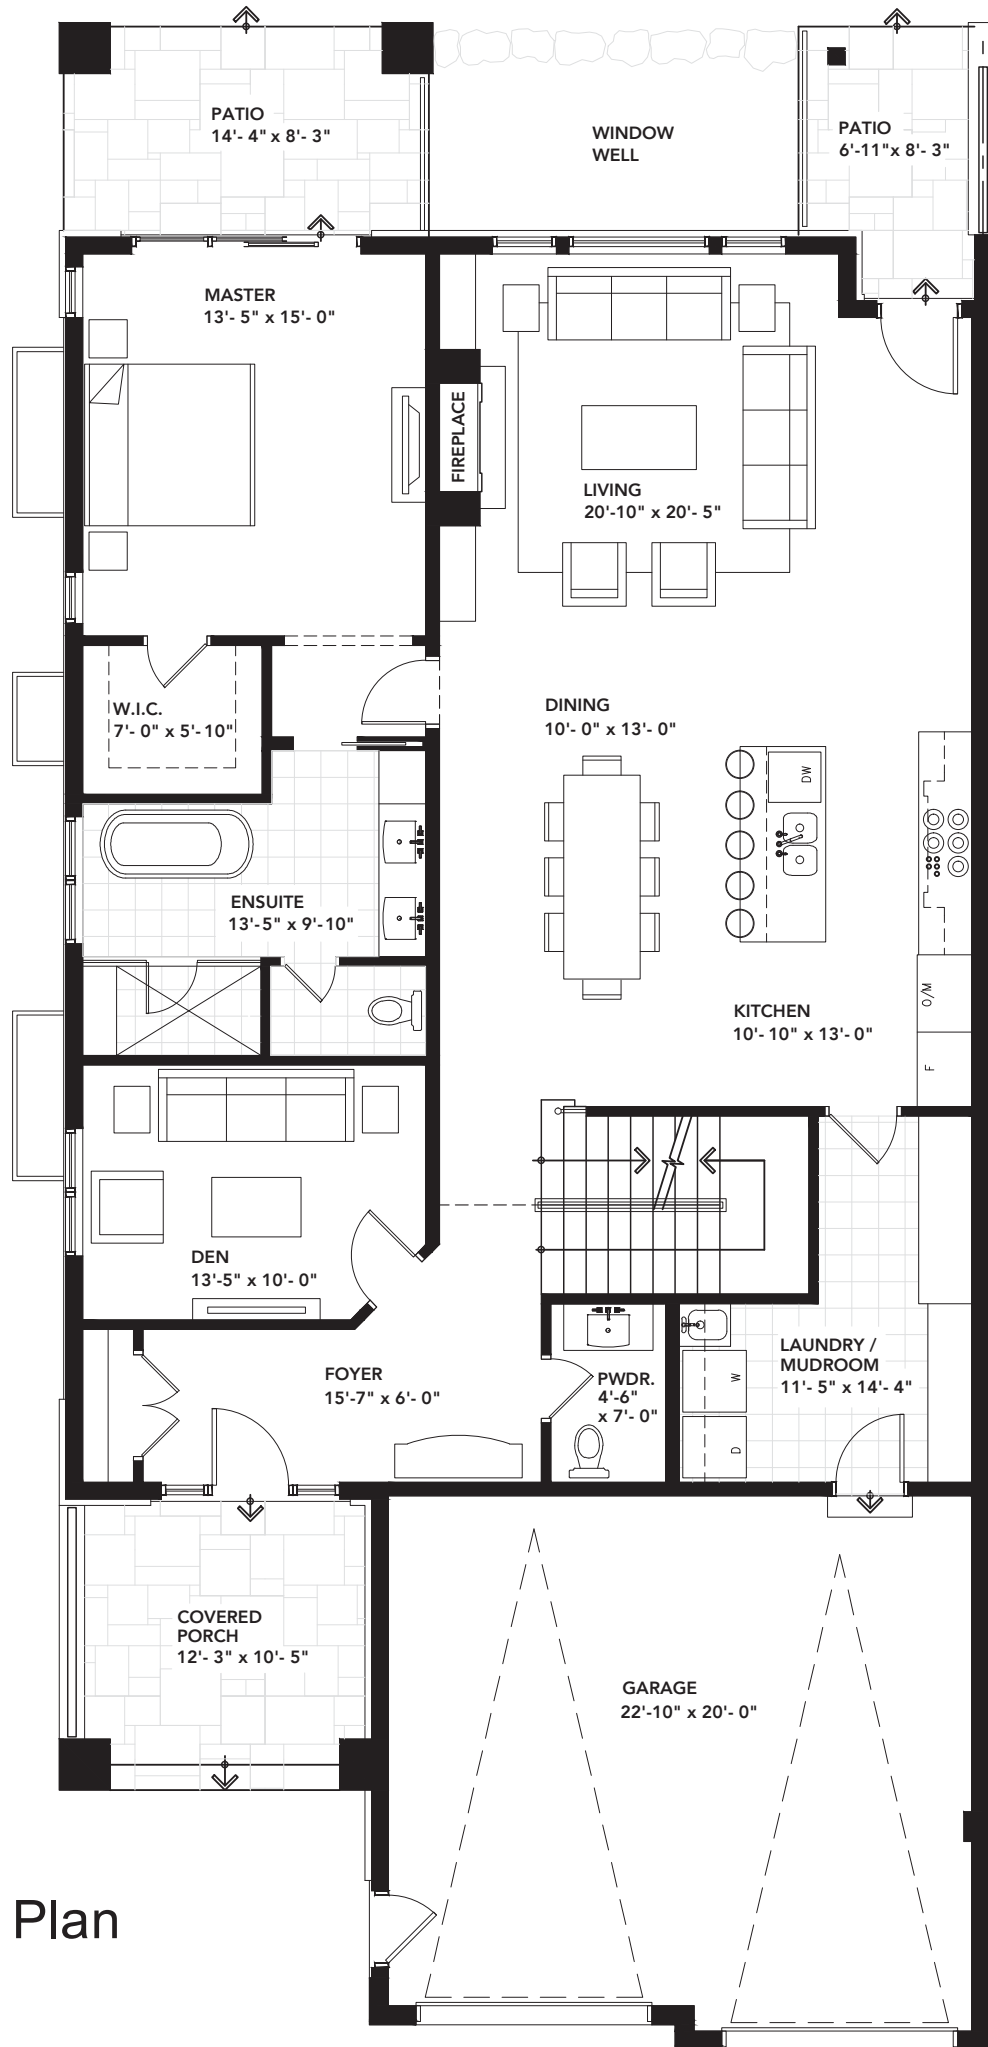

Exclusive use landscaped and maintained 700 square foot Garden/Terrace (not shown)

The Muirfield Main Floor Plan

Left Unit