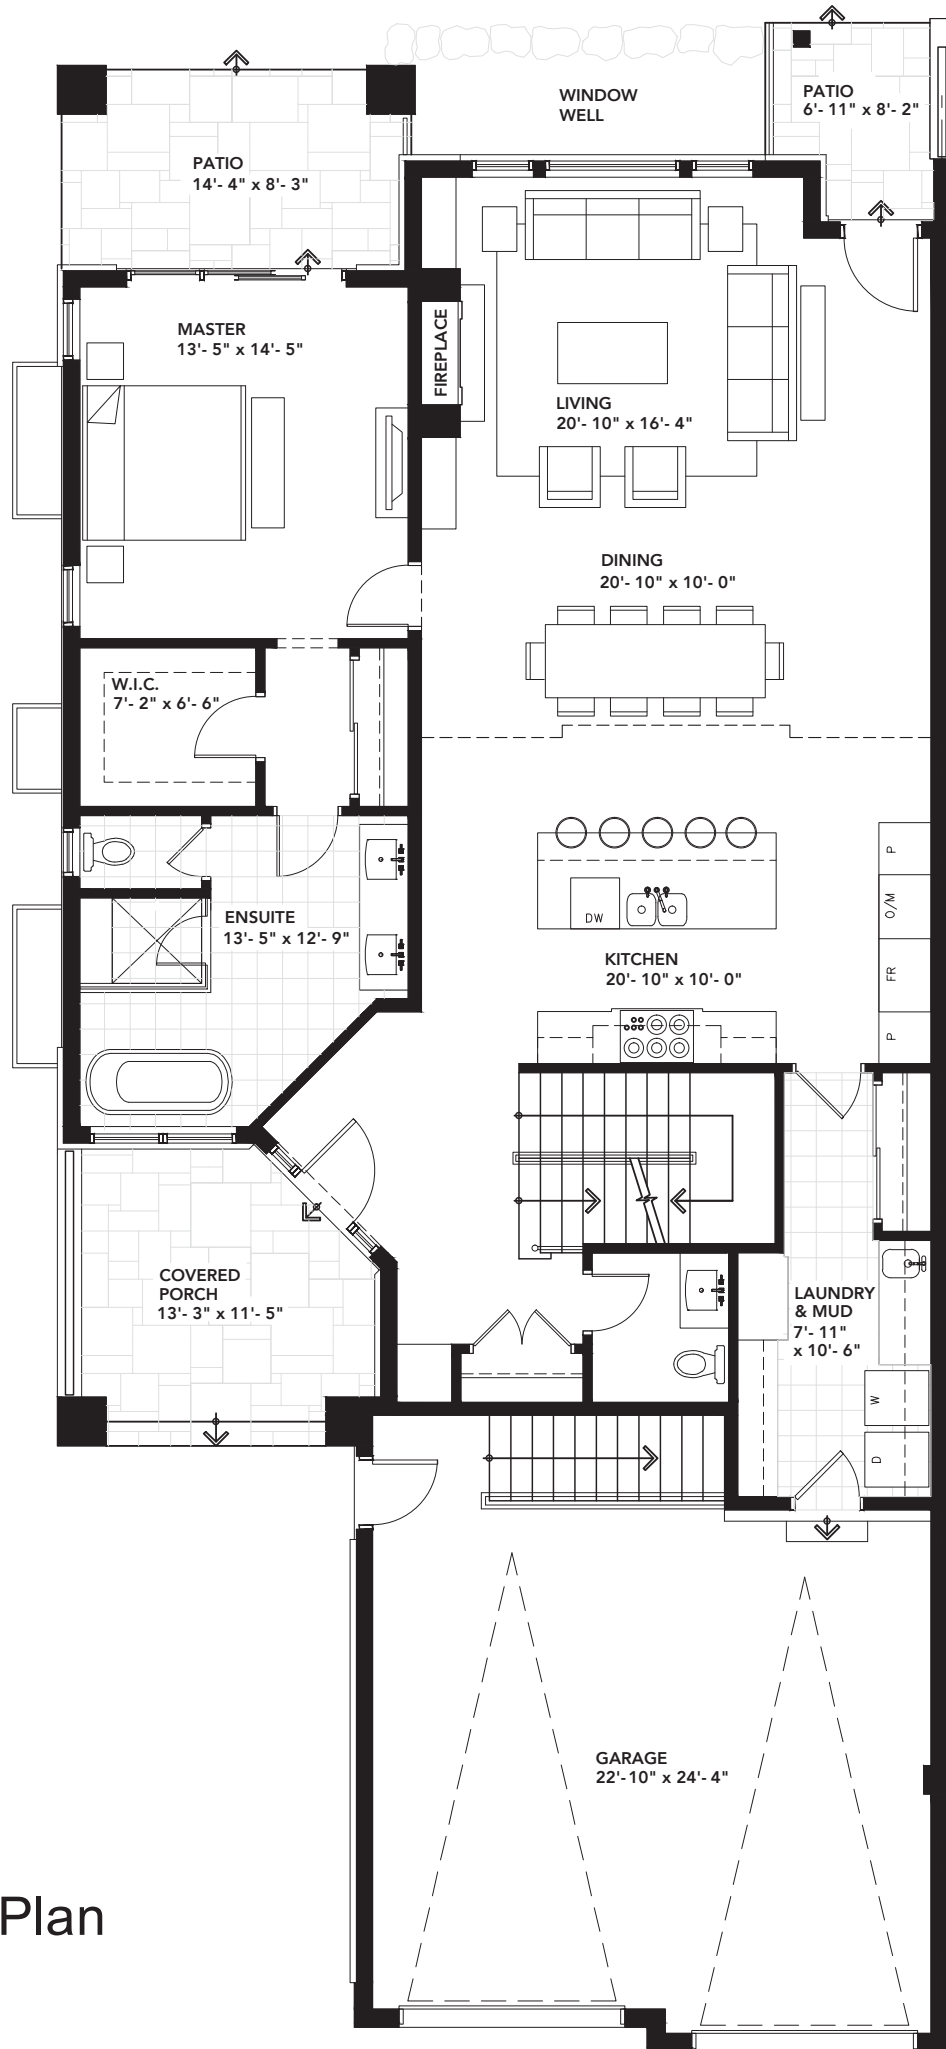

Exclusive use landscaped and maintained 700 square foot Garden/Terrace (not shown)

The Turnberry Main Floor Plan

Left Unit